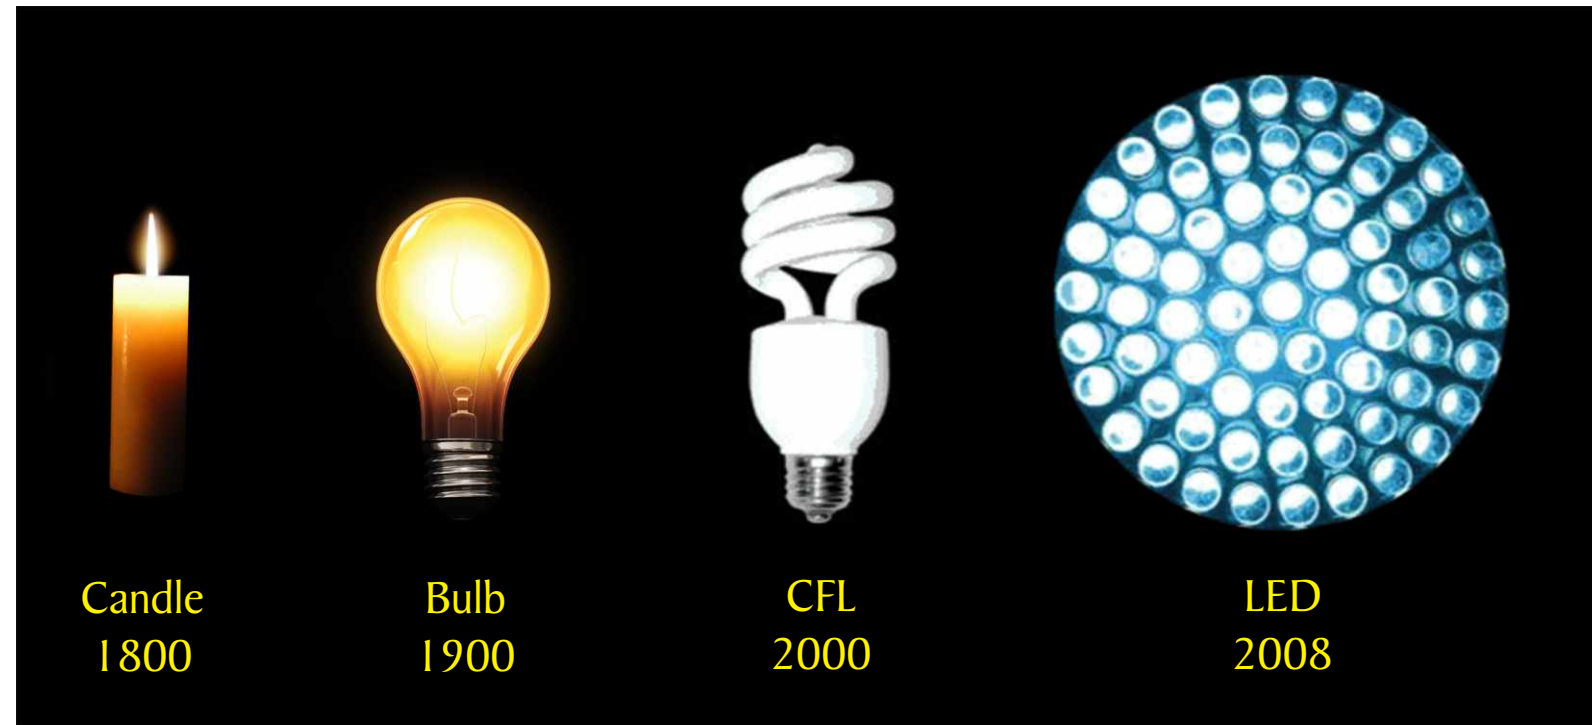

Coruscant Trading LLP

33, ground floor, Om shakti nagar, 7th main, garvebhavi palaya, Bangalore 560068.

E: info@coruscantindia.com, www.coruscantindia.com. Call : 080 42195131

Fire Door | Acoustic Door | LED Light | CFL Fixtures

Coruscant Trading LLP

33, ground floor, 7th main, Om shakti nagar, garvebhavi palaya, Bangalore 560068. E: info@coruscantindia.com, www.coruscantindia.com. Call : 080 42195131